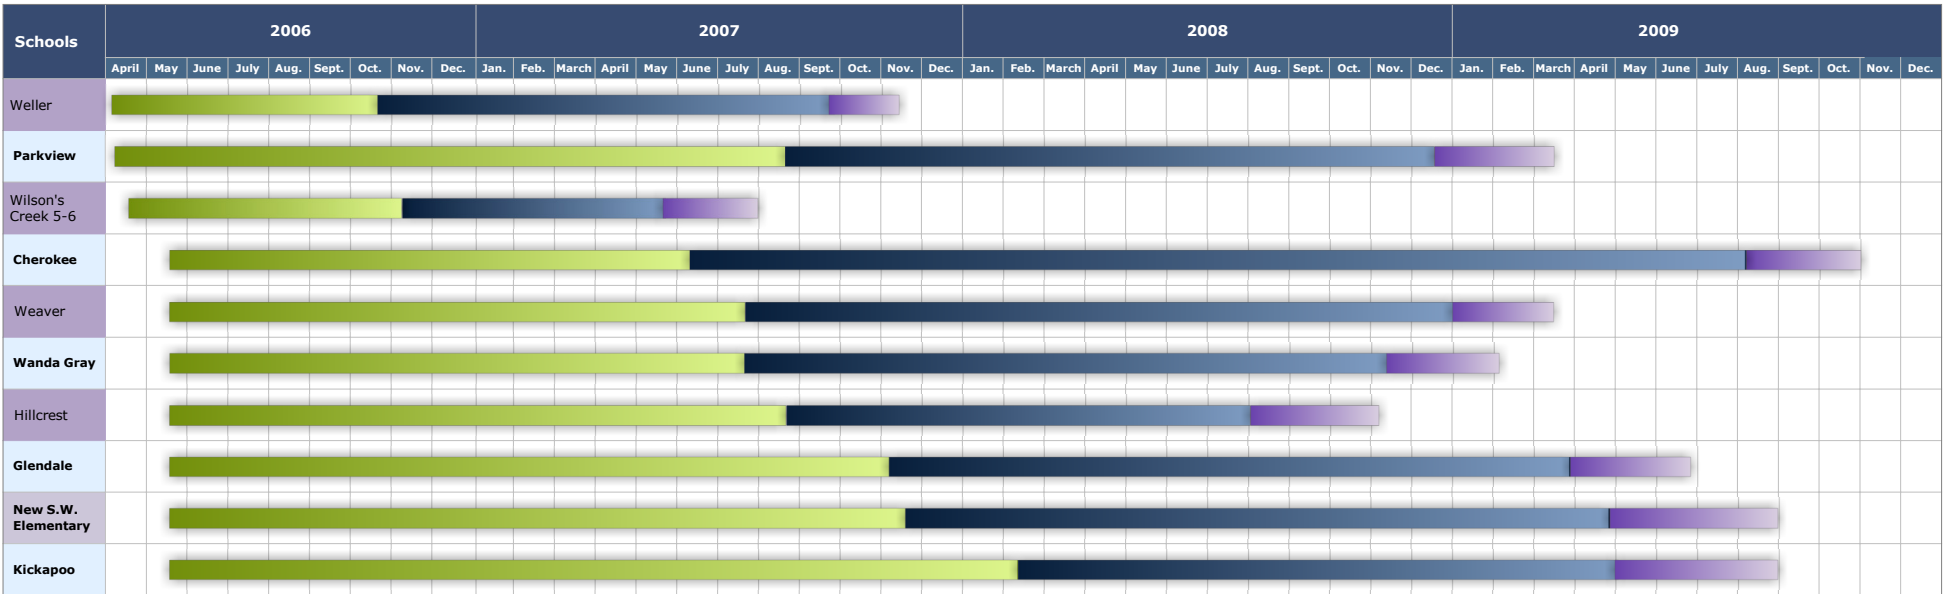

Estimated Timeline for SPS Construction Projects

Legend

- Design & Bidding
- Construction
- Close Out